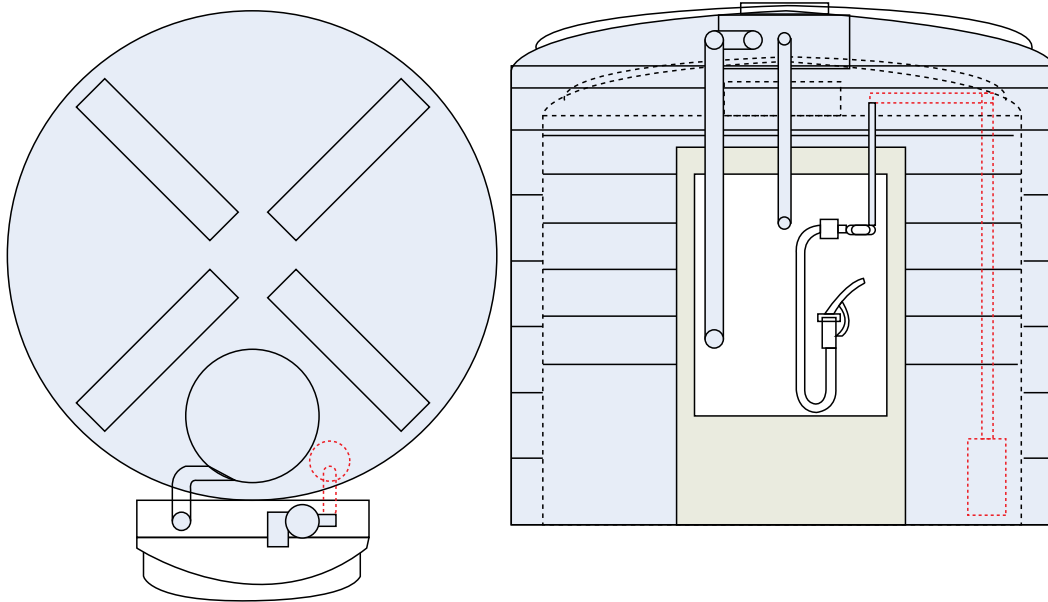

Drawings

Belgium | Brazil | Czech Republic | France | Hungary | Ireland | Italy | Netherlands | Poland | Portugal | Slovakia | Spain | United Kingdom

GreenChem Holding B.V.
Gravinnen van Nassauboulevard 95
4811 BN Breda
P.O. Box 1101, 4801 BC Breda
The Netherlands

Tel. +31(0)76 581 2727
info@greenchem-adblue.com
www.greenchem-adblue.com

GreenChem
ISO 9001 : 2008
ISO 24441